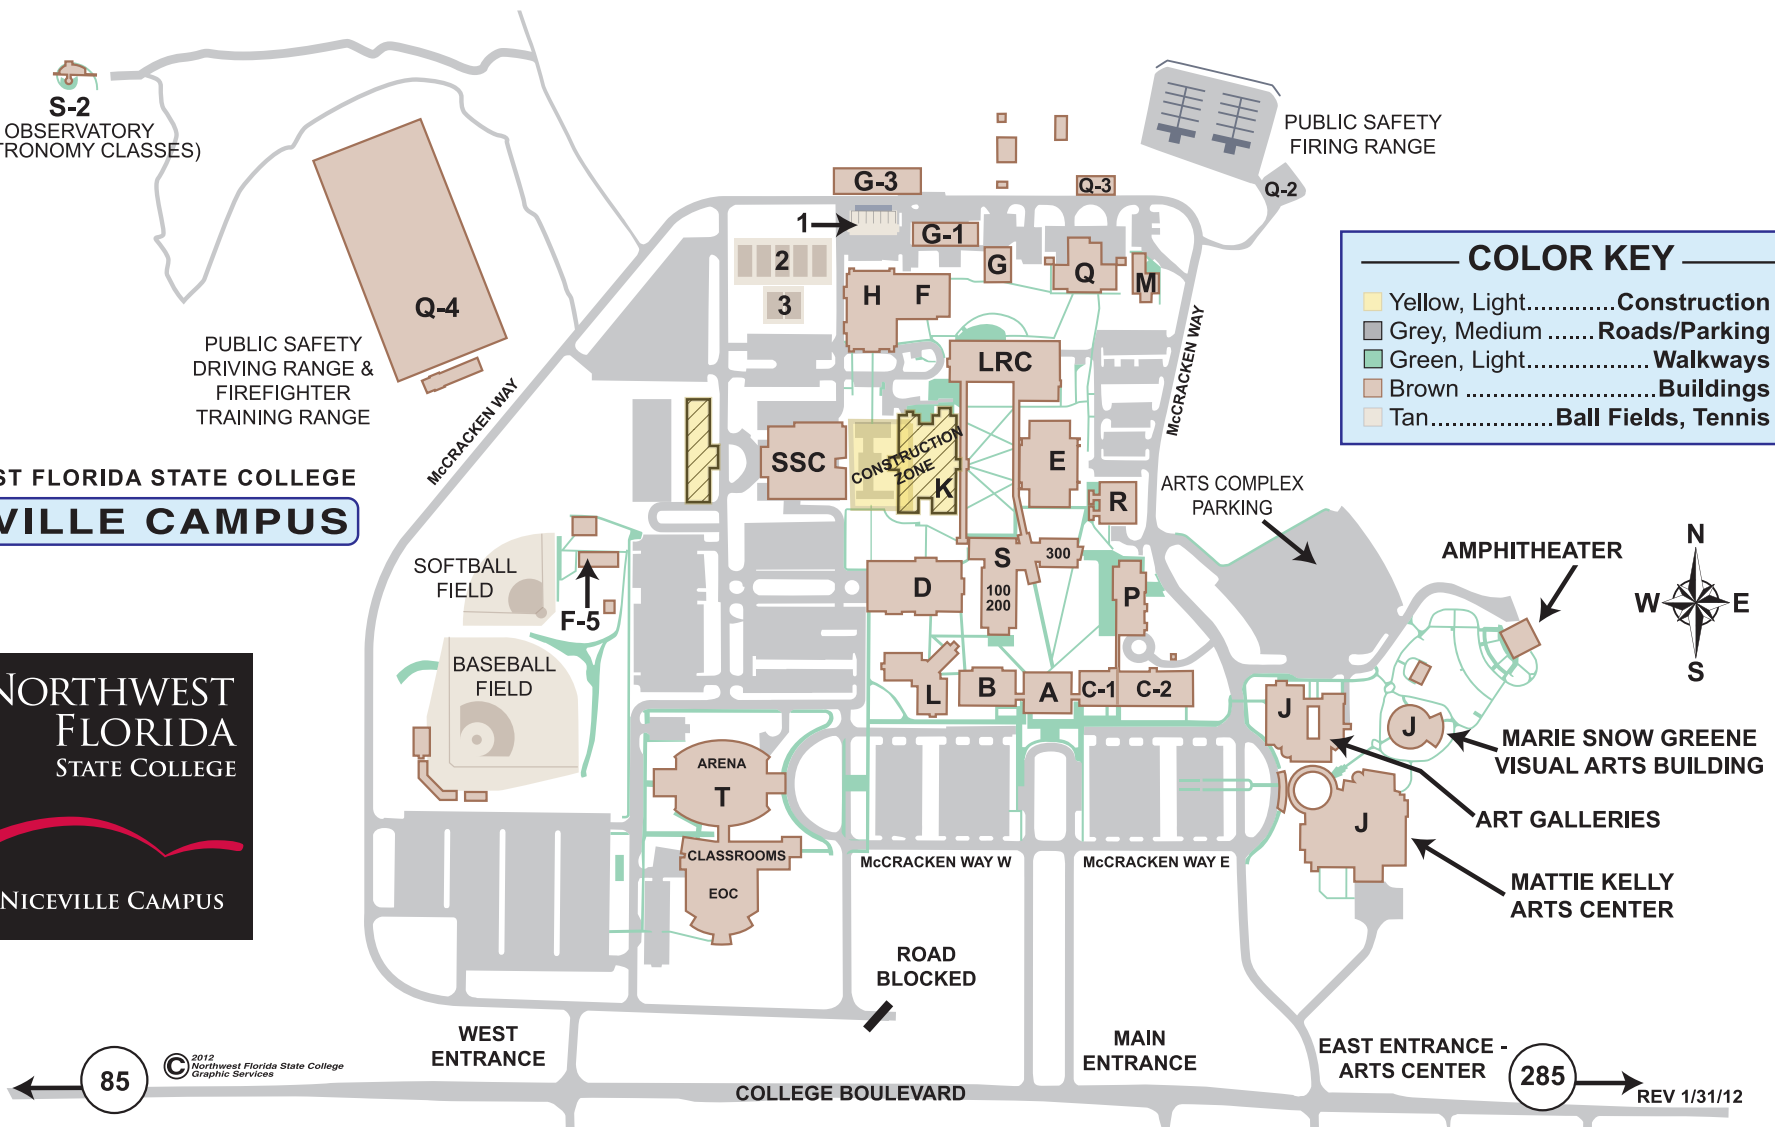

**NORTHWEST FLORIDA STATE COLLEGE
NICEVILLE CAMPUS**

COLOR KEY

- Yellow, Light..... Construction
- Grey, Medium Roads/Parking
- Green, Light..... Walkways
- Brown Buildings
- Tan..... Ball Fields, Tennis

85 ←

© 2012 Northwest Florida State College Graphic Services

WEST ENTRANCE

COLLEGE BOULEVARD

MAIN ENTRANCE

EAST ENTRANCE - ARTS CENTER

285 → REV 1/31/12

Administration	A	Mattie Kelly Fine & Performing Arts Center.....	J	Student Services Center.....	SSC
Drafting/Computer Engineering	B	Learning Resources Center	LRC	Registration/Financial Aid/Advising/Adult Ed	SSC
Vacant for Renovations	C-1	Mathematics.....	L	Women's Educational Resource Center/Testing	SSC
Career Resource Center/AmeriCorps.....	C-2	Mary Lou O'Connor Child Development Ctr.....	M	Leadership Institute/Continuing Ed.....	SSC
Collegiate High School	D	Business	P	Student Services/SGA.....	SSC
Communications/Social Science/Graphic Design & Gallimore Center for Healthcare Education	E	Graphic Services/Teacher Education	Q	Community Services Complex.....	T
Public Safety.....	F	Public Safety Firing Range.....	Q-2	Arena/Wellness Center/Physical Ed	T
Strength Center	F-5	Public Safety Vehicles	Q-3	Col. George E. "Bud" Day Wing/ROTC.....	T
Utilities	G	Public Safety Driving Range	Q-4	Okaloosa County EOC/911 Center.....	T
Maintenance.....	G-1	Firefighter Training Range.....	Q-4	Racquetball Courts	1
Receiving/Grounds	G-3	Information Technology.....	R	Tennis Courts.....	2
College Store	H	Robert E. Greene, Jr. Science Building.....	S	Volleyball Courts	3
		Observatory	S-2	College Loop Road.....	McCracken Way